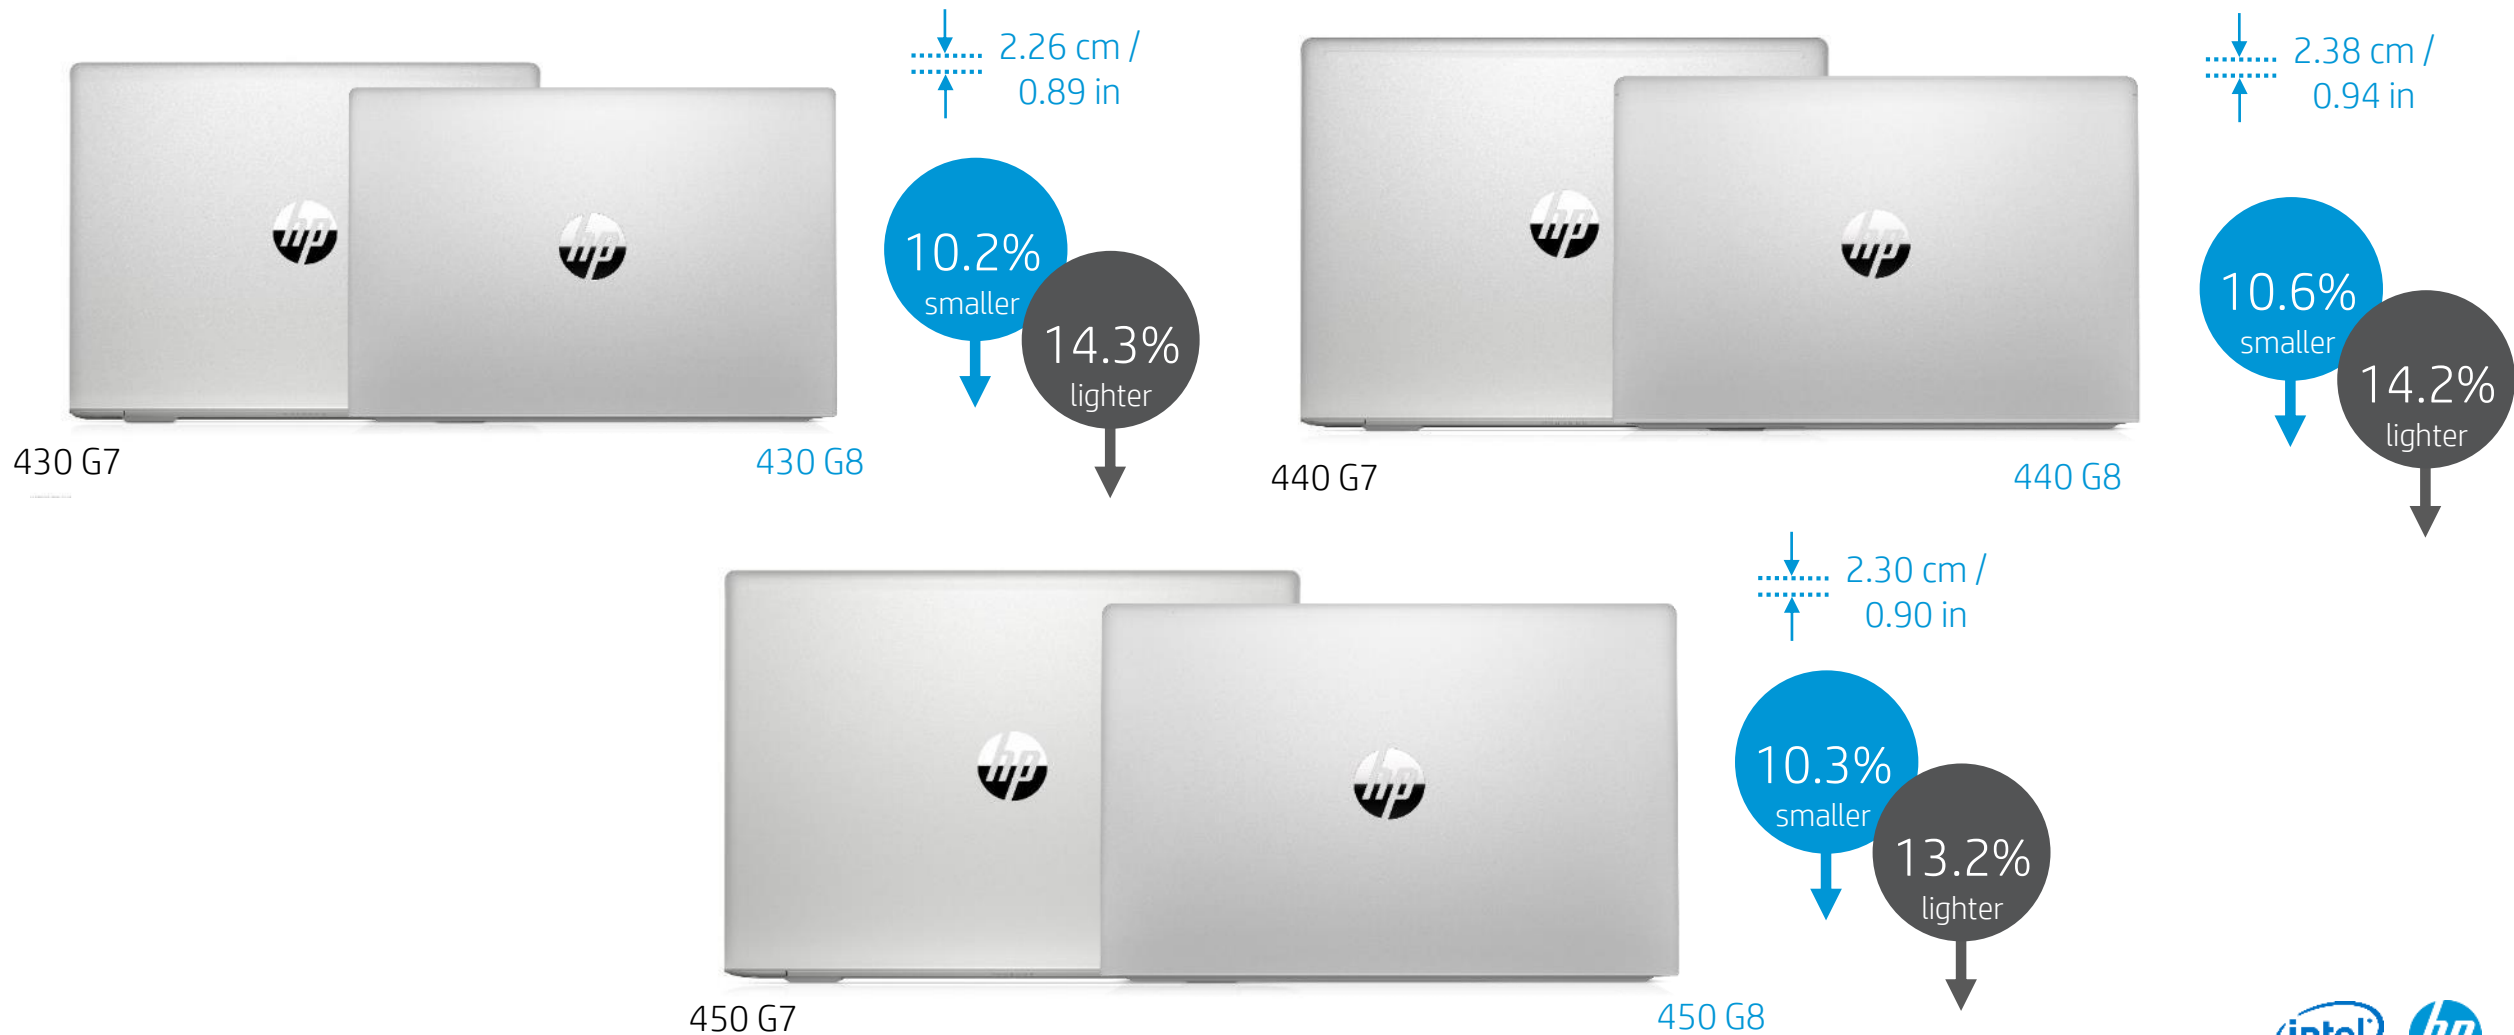

SMALLER FOOTPRINT, EVEN LIGHTER