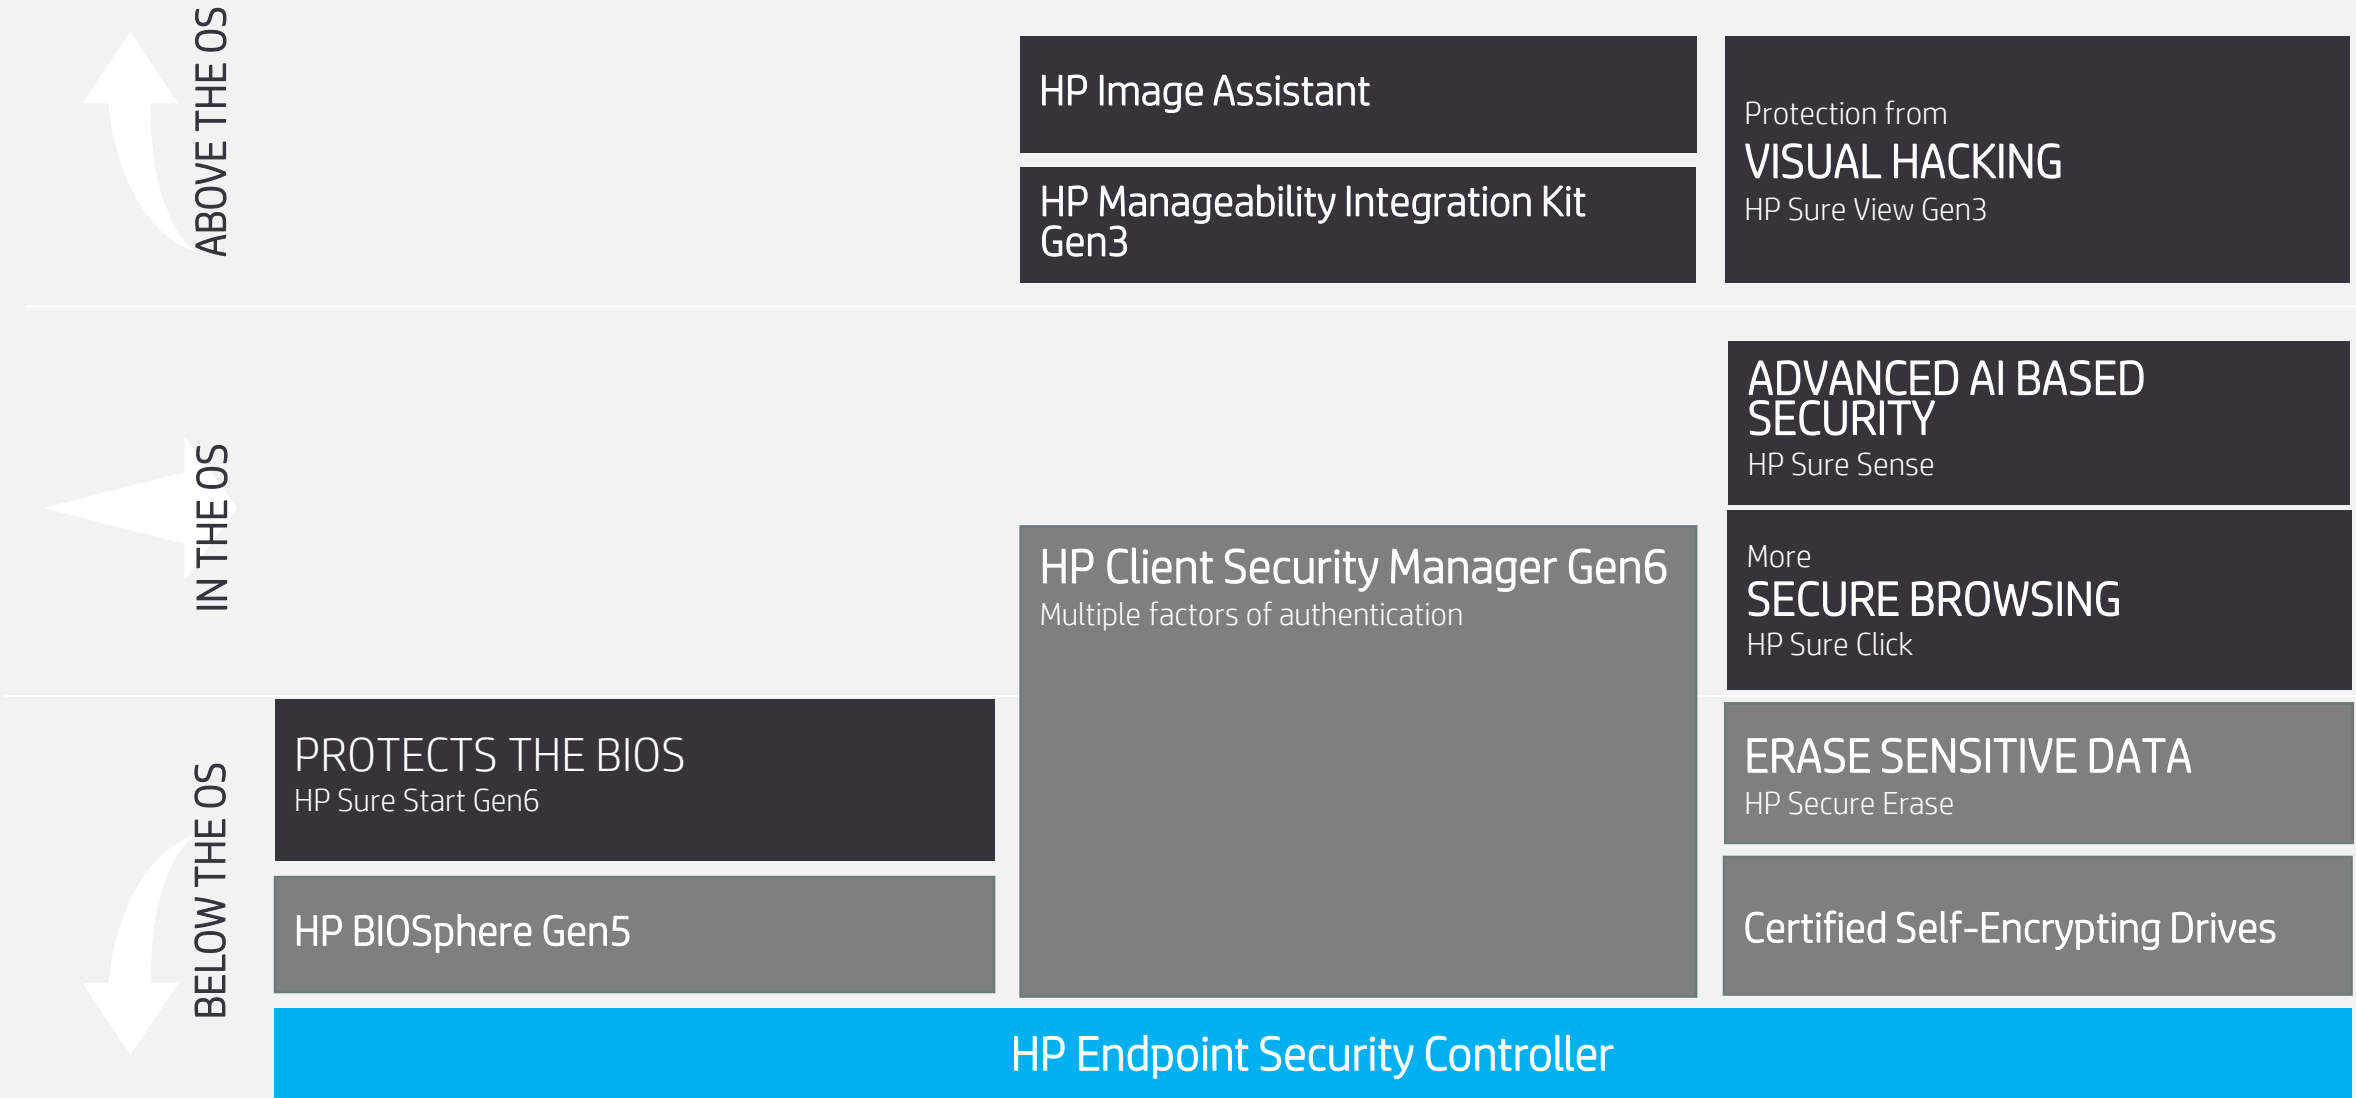

The power to create

Take on demanding graphics and video tasks with advanced

Intel Iris XE UMA graphics

Or with

NVIDIA GeForce MX 450

Performance and Productivity

HP ProBook 400 G8 SECURITY STACK

TRUE BUSINESS DOCKING