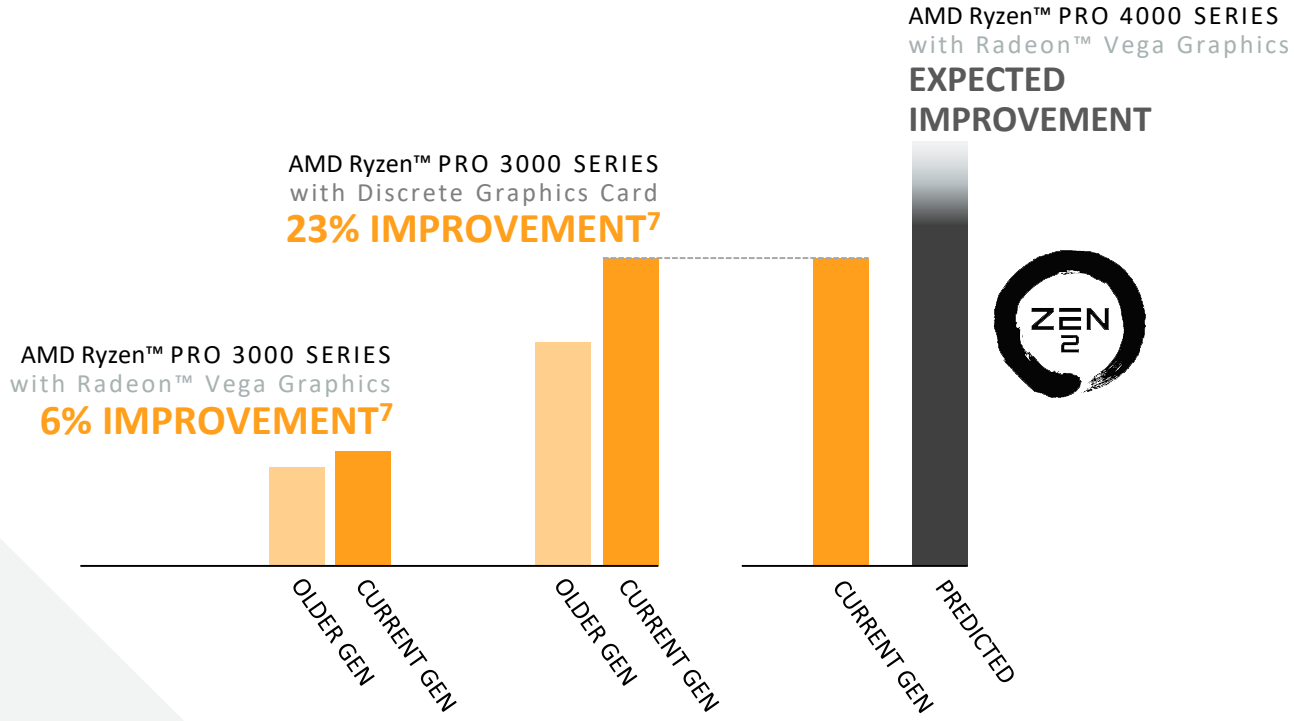

DESKTOPS

RAISING THE BAR

AMD Ryzen™ processors continue to skyrocket in processing power with every new generation