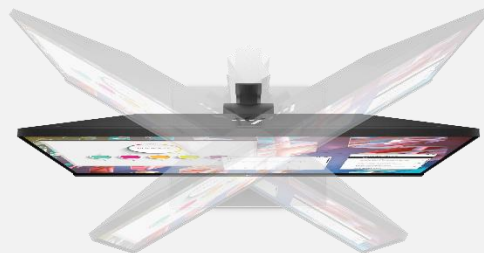

Save desk space

Improve posture

Optimize viewing

Height  
adjusts  
up to  
150mm!

HEIGHT

SWIVEL

TILT

PIVOT