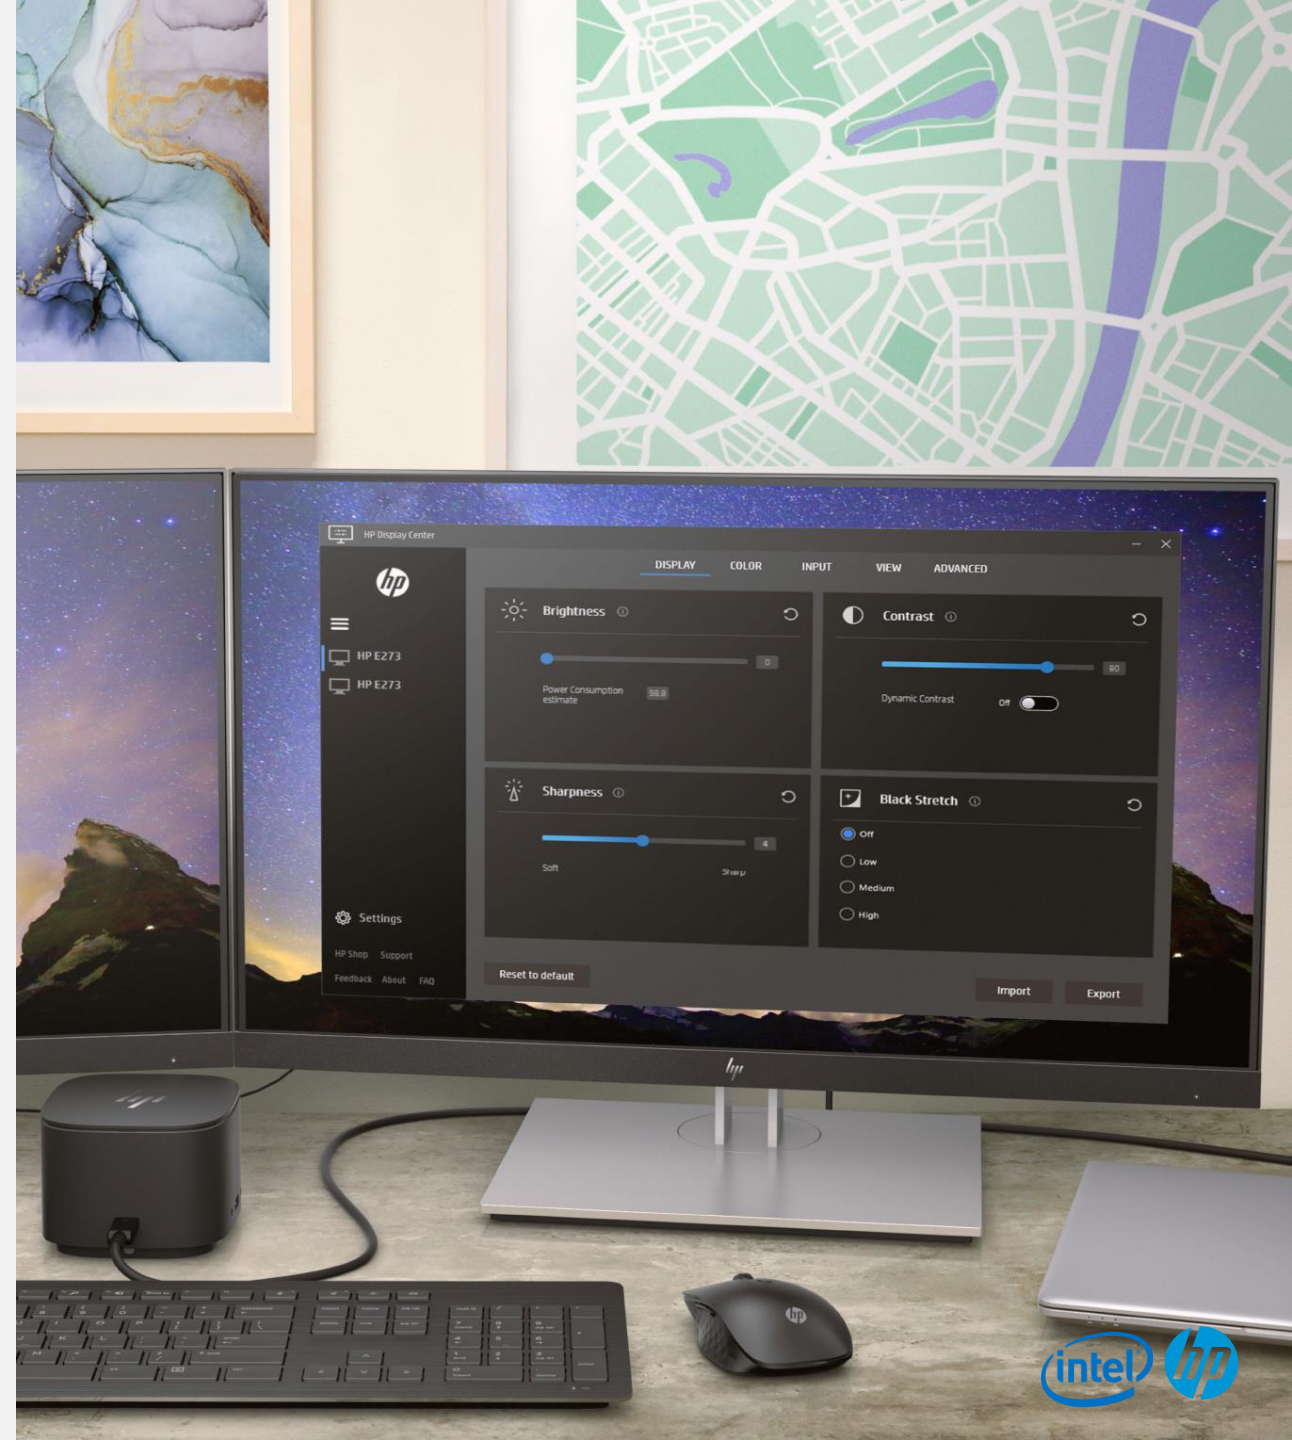

MAKE THE MOST OF YOUR MONITOR

WITH HP DISPLAY CENTER

QUICK AND EASY MANAGING

Manage your display settings directly from Windows 10

ALL IN ONE PLACE

Adjust your color, export, video input settings and more!

RELIABLE FOR EVERYONE

Useful to anyone with a display, no matter the use case.