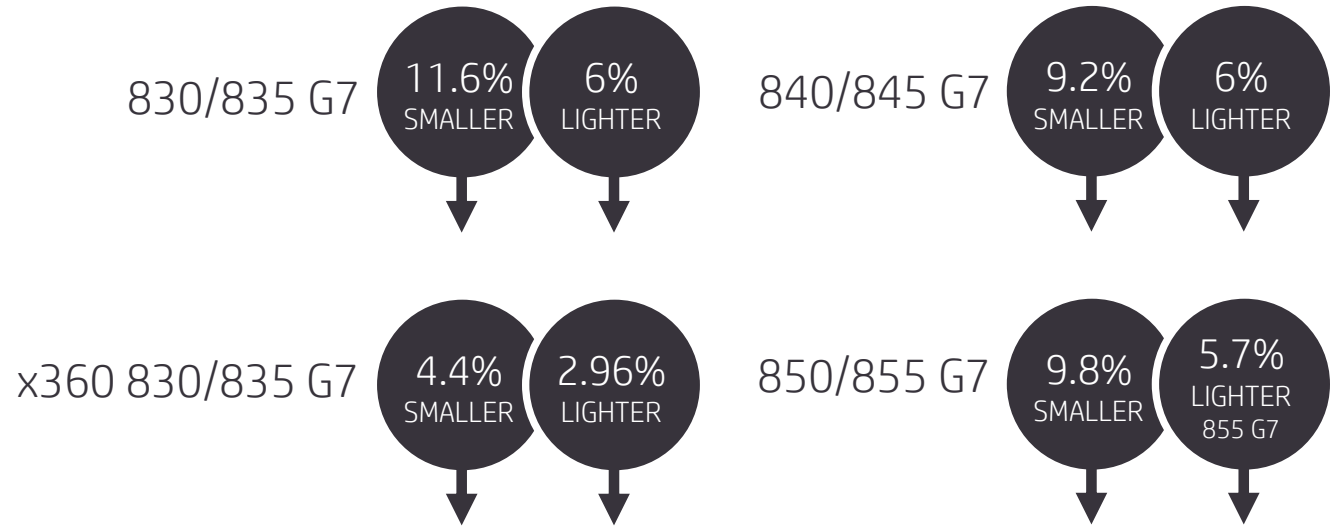

# SMALLER & LIGHTER 800 SERIES

Comparing 800 & 805 G7 Series to Previous Generation

Smaller footprint measures length x width